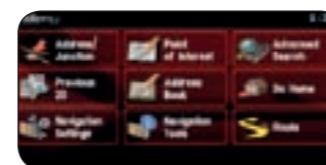

Detailed turn / map screen