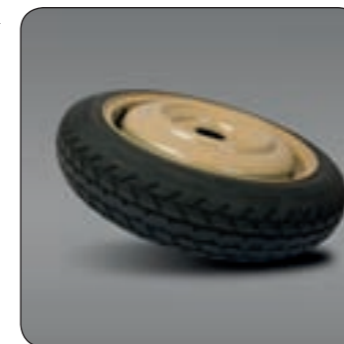

Space saver spare tyre ▶

Can be stored under cargo floor.

Safety kit ▶

First aid kit and warning triangle. Supplied in bag with zipper and Velcro.