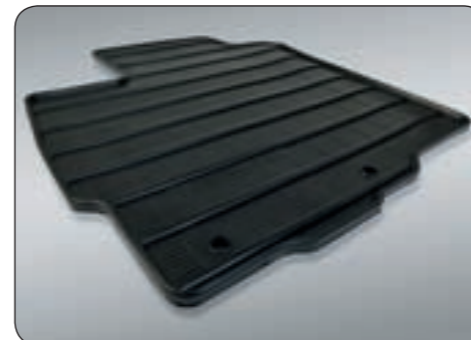

Comfort

▲ **Illuminated entry guard set**
Stainless steel.

▲ **Textile mat set**
Elegance. Also available in Classic and Comfort type (no ill.).

▼ **Entry guard set**
Stainless steel.

▼ **Entry guard set**
Evotec, grey.

▼ **Entry guard set**
Evotec, transparent.

▼ **Rubber mat set**

▼ **Ashtray**

▼ **Side window deflectors**
Tinted.