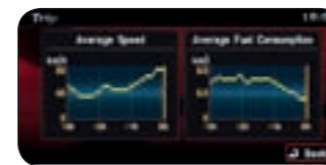

▲ **Speaker decoration set**
Silver.

Handbrake lever
Solid alloy with leather cover.

In-car entertainment

▲ Mitsubishi Multi Communication System (MMCS)

- Double wide DIN audio-/video-/navigation system with 7 inch touch screen display
- Audio adjustable via steering wheel buttons (factory option)
- Automatic volume adjustment to vehicle speed
- 9 GB music server, MP3 and WMA compatible
- USB and iPod connection compatible (factory option)
- DVD video
- TMC
- Split screen, with “lane” information
- Board- and trip computer information
- Vehicle settings customizing
- Applicable to standard 6 speaker system and 9 speaker Rockford Fosgate

Audio system

Intergrated. Radio / 6 CD-changer.
(no ill.)

Navigation menu

Detailed turn / map screen

Mobile phone
(only with factory Bluetooth)

Trip computer information

Rearview camera ▶
Only in combination with MMCS.

In-car entertainment

▲ Rear Seat Entertainment system (RSE)

(only for vehicles without panoramic glass roof)

- 8" LCD/TFT monitor
- DIVX, MP3, WMA compatible
- USB connection
- Video-in / Video-out
- Audio over speakers
- Dome light
- Remote control